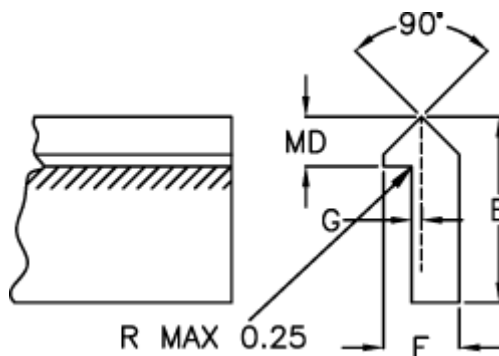

Data Sheet

Article number: 055013000

Description: Single edge track T1 3000mm

Measures

E = 11.09

F = 4.74

G = 0.78

Kg/m = 0.272

MD(T) = 3.17